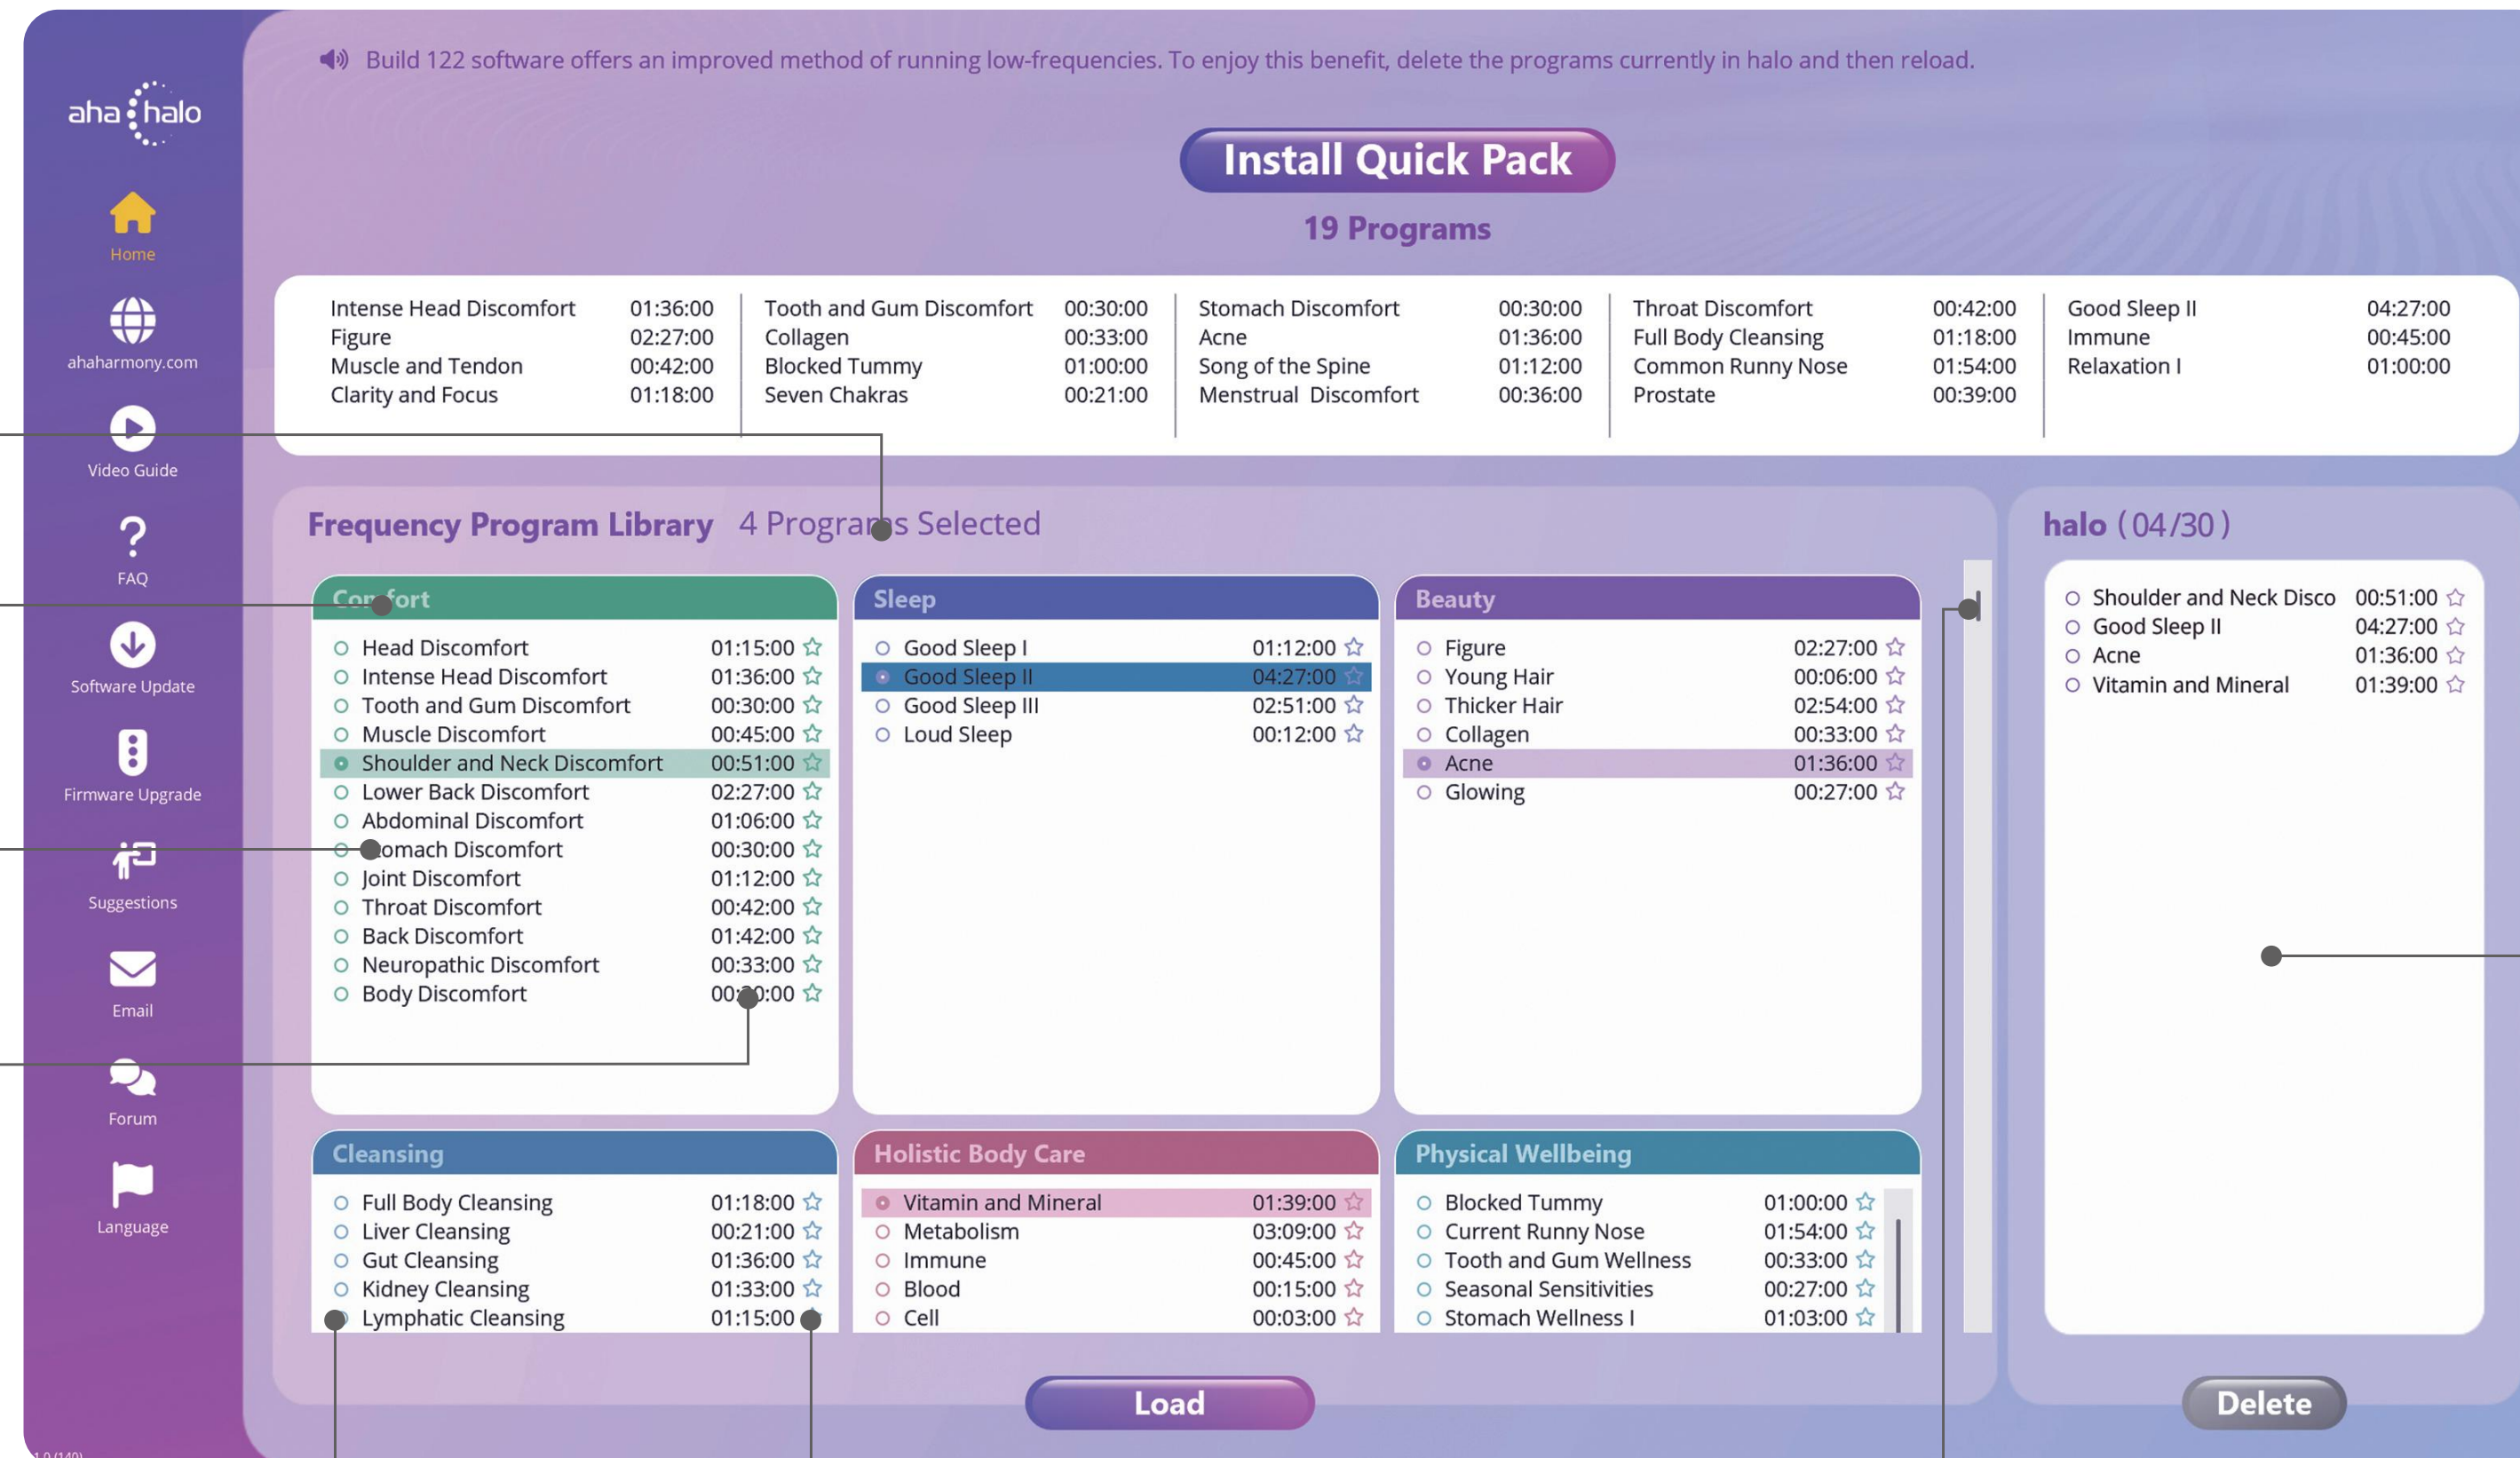

Number of selected programs

Category Name

Programs included in this category

Duration of one cycle

Display of the programs loaded into the halo.

☐ Select this program

☒ Bookmark this program

Scroll Bar
Drag to see more programs