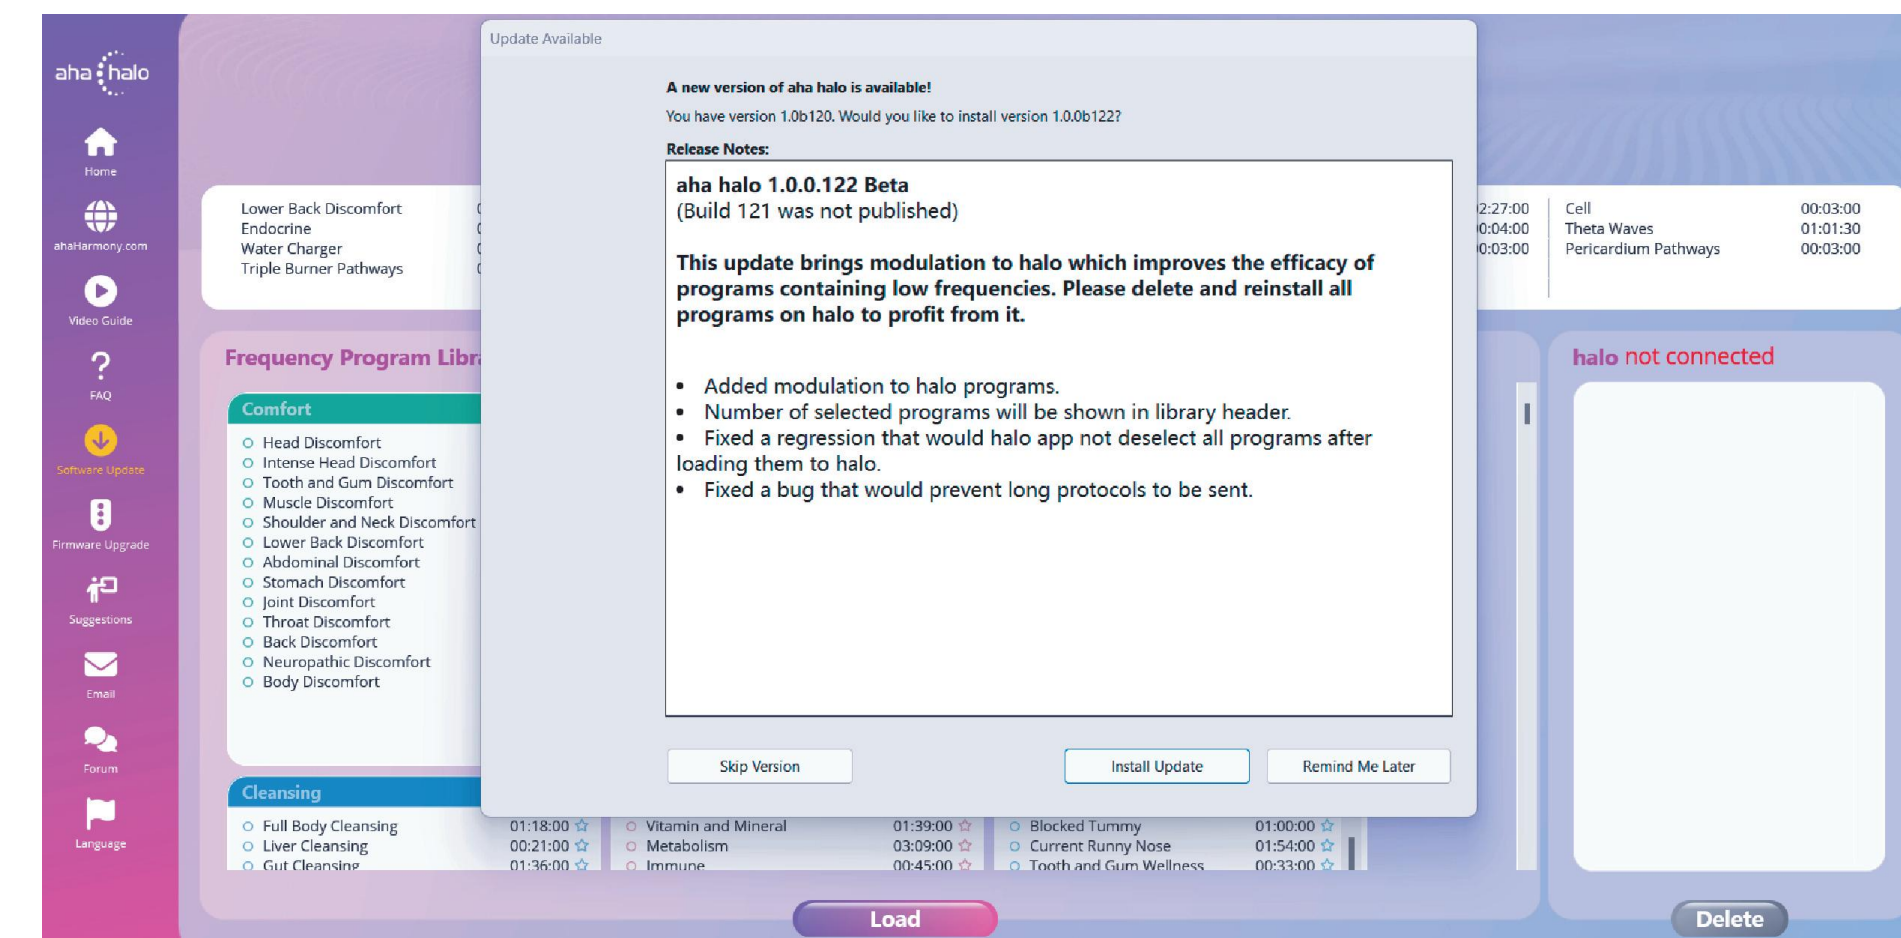

How to Update Aha Halo Software

1. Please ensure your computer is connected to the internet.
2. When you launch the Aha Halo software, it will automatically notify you if a new version is available. Follow the instructions to update the software.
3. If the notification does not appear automatically, you can click the Software Update button to check for updates manually.

3. Once running, the program will run continuously until you manually stop it. It is recommended to keep the program running at least one full cycle to achieve its full benefits. For prolonged use, operating the device continuously throughout the day is also beneficial.